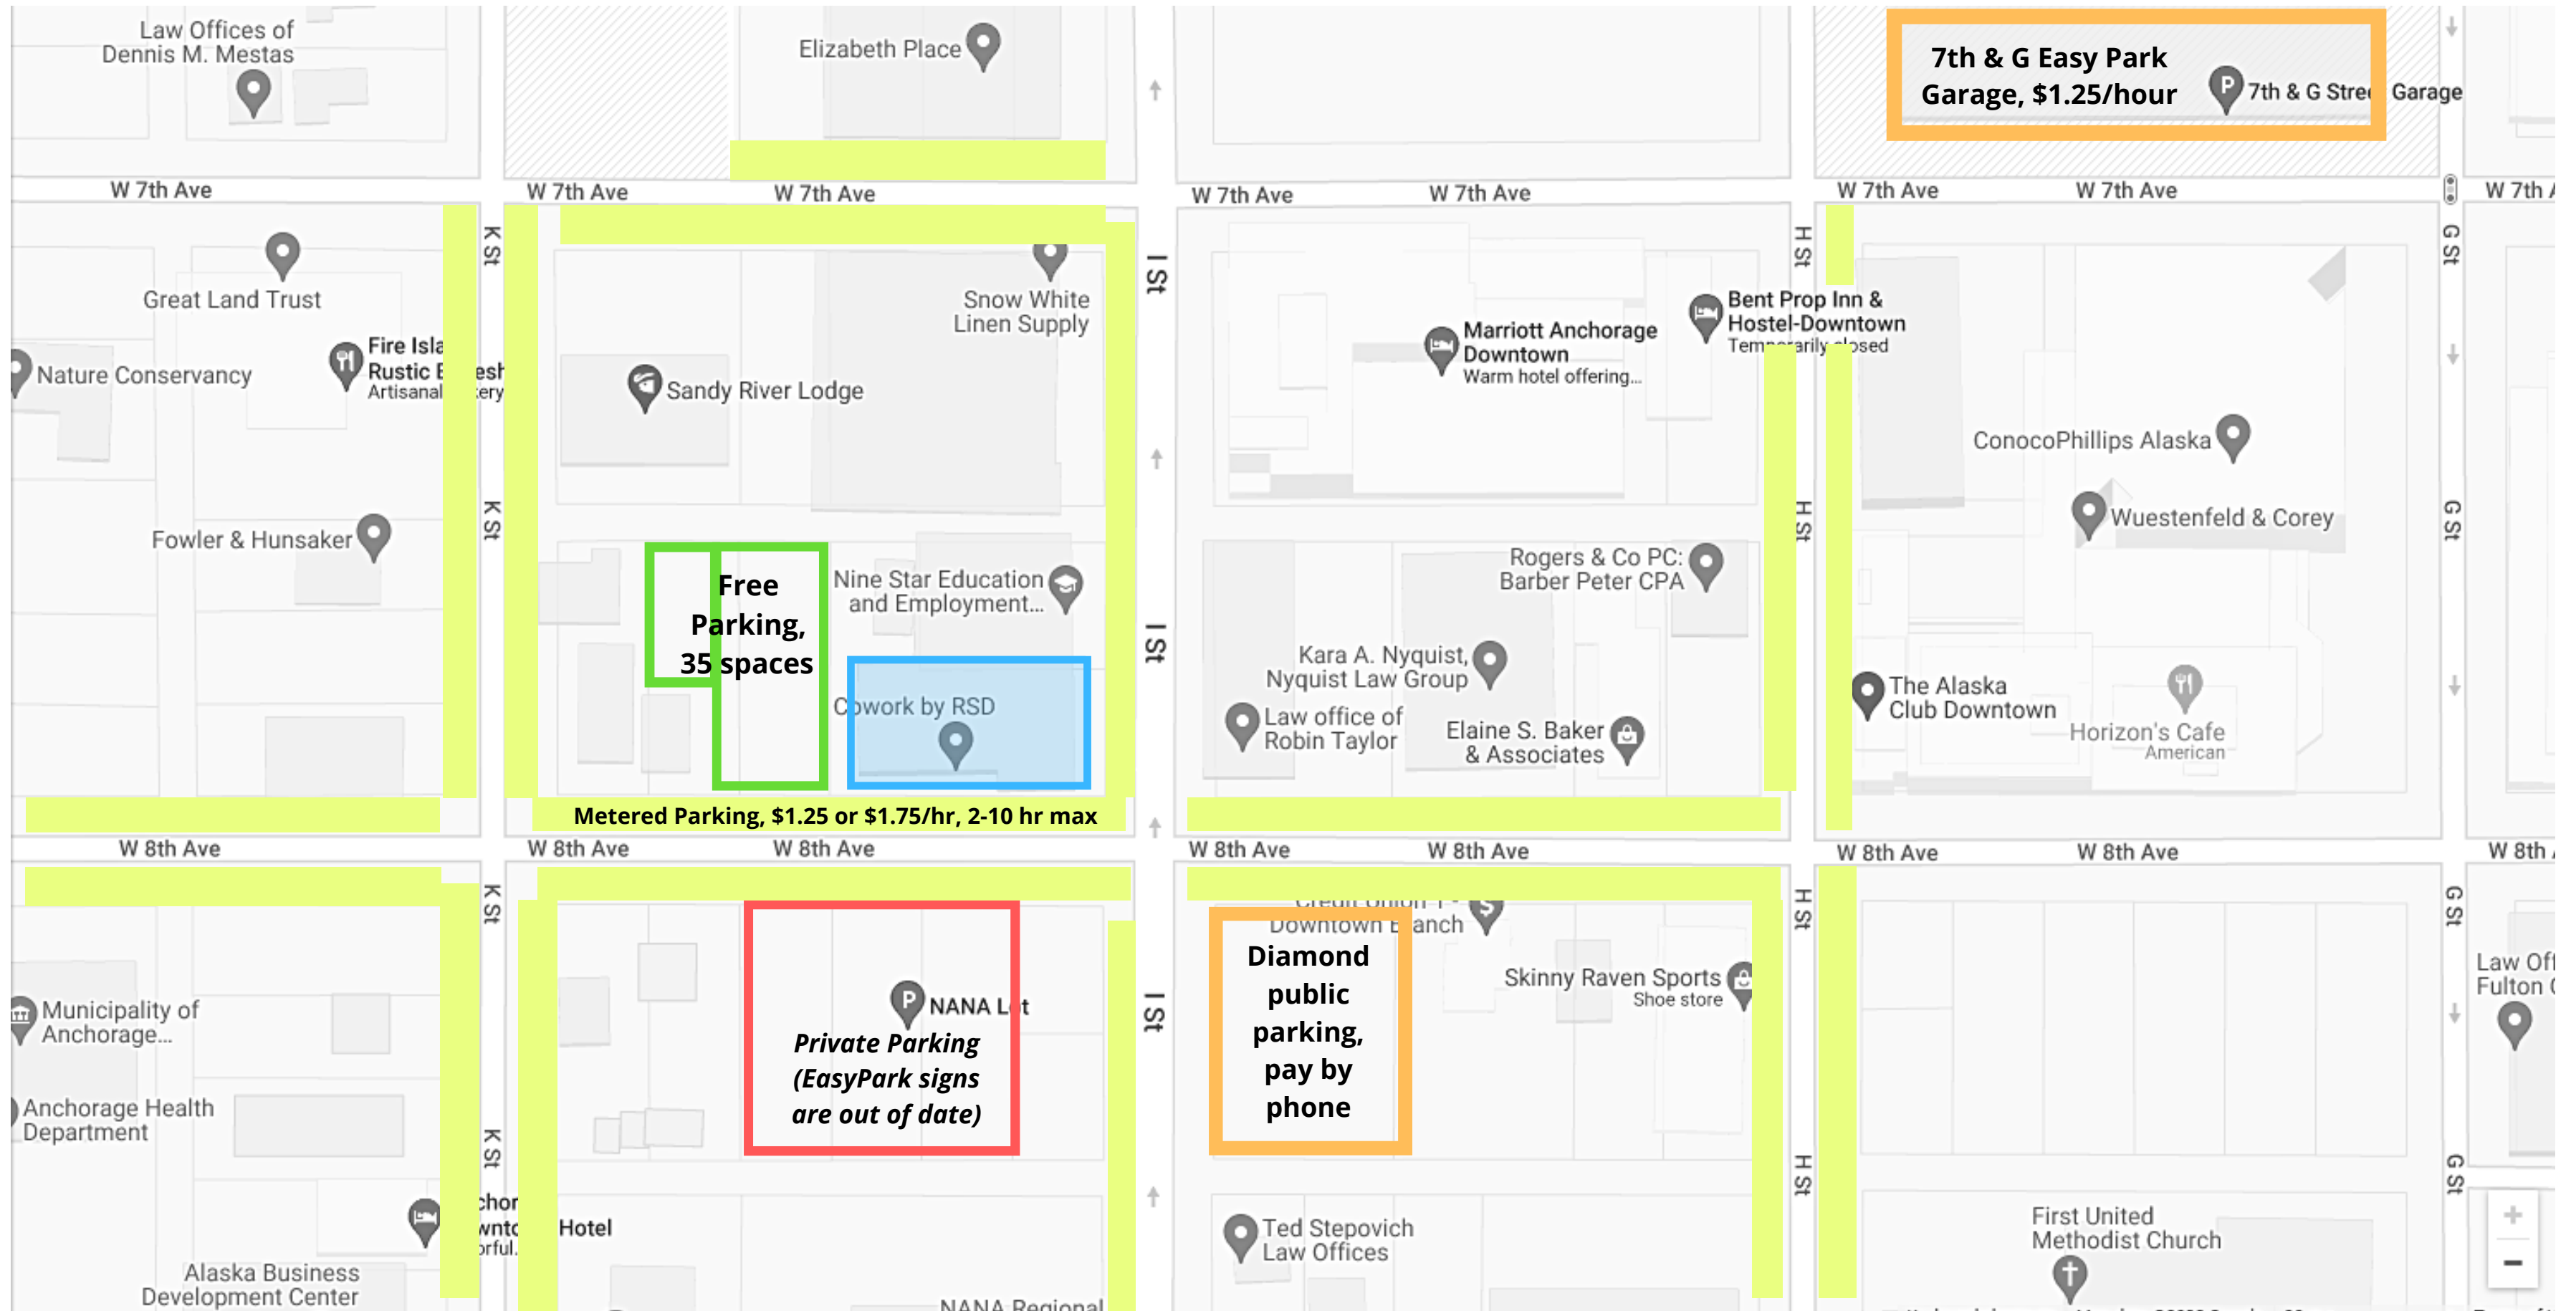

Parking Near Cowork by RSD 911 W. 8th Avenue, STE 101

Parking Near 921 Annex 921 W. 6th Avenue

Pricing and Time Limits

Street Parking is either \$1.25 per hour with a 10-hour limit or \$1.75 per hour with a 2-hour limit. Pay on-site with quarters or with a credit card.

Near Cowork

Diamond Parking:

- 836 W 8th Ave surface lot: pay by phone daily, or starting at \$40 per month (purchase pass online)

EasyPark:

- 650 G Street Garage: \$1.25 per hour, or starting at \$120 per month (apply/purchase online)

Near Cowork Annex

Diamond Parking :

- 529 I Street surface lot: pay by phone daily, or starting at \$170 per month (purchase online)
- 934, 994, and 995 W 6th Ave surface lots: pay by phone daily, or starting at \$150 per month (purchase online)
- 510 K Street surface lot: pay by phone daily, or starting at \$175 per month (purchase online)
- 705 W. 6th Ave. surface lot: pay by phone daily, or starting at \$70 per month (purchase online)

EasyPark:

- 943 West 6th Avenue surface lot: PayByPhone \$4 for one hour and \$2 per additional hour (up to 12 hours); monthly digital permits available, starting at \$80 per month

Visit [Anchorage Downtown Partnership](#) for other information about parking and events downtown.